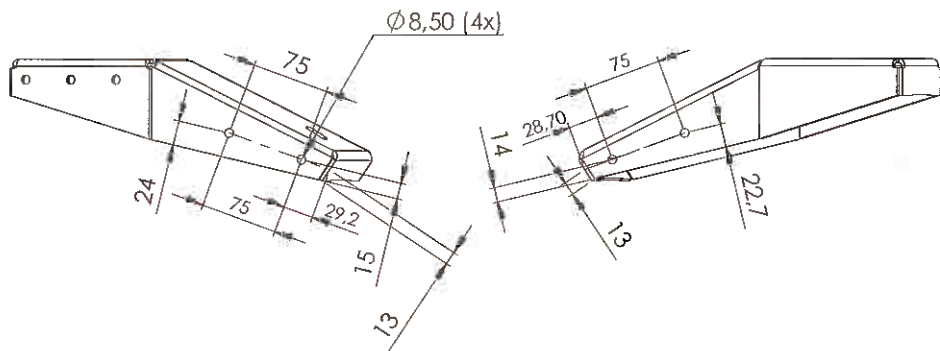

afstand 80mm

afstand 100mm

Boormaten onderplaat 4 x $\varnothing 8.5$

DETAIL A
SCALE 2:5

UNLESS OTHERWISE SPECIFIED: DIMENSIONS ARE IN MILLIMETERS		FINISH:	DEBUR AND BREAK SHARP EDGES	DO NOT SCALE DRAWING	REVISION	B
SURFACE FINISH:				KLANT:		
TOLERANCES:				TITEL:		
LINEAR:				ARTIKEL NO.:		
ANGULAR:				DWG NO.		
NAME	DATUM			testopstelling		
DRAWN	woensdag 12 december 2012			A3		
CHKD				SCALE:1:0.5		
APPVD				SHEET 1 OF 1		
MFG						
		MATERIAL:	DIKTE			
		WEIGHT:				