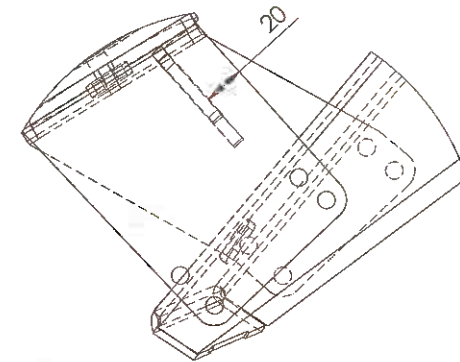

afstand 80mm

afstand 100mm

Boormaten onderplaat 4 x $\varnothing 8.5$

DETAIL A
SCALE 2:5

UNLESS OTHERWISE SPECIFIED: DIMENSIONS ARE IN MILLIMETERS		FINISH:	DEBUR AND BREAK SHARP EDGES	DO NOT SCALE DRAWING	REVISION	B
SURFACE FINISH:				KLANT:		
TOLERANCES:				TITEL:		
LINEAR:				ARTIKEL NO.:		
ANGULAR:				DWG NO.		
NAME	DATUM			testopstelling		
DRAWN	woensdag 12 december 2012			A3		
CHKD				SCALE:1:0.5		
APPVD				SHEET 1 OF 1		
MFG						
		MATERIAL:	DIKTE			
		WEIGHT:				